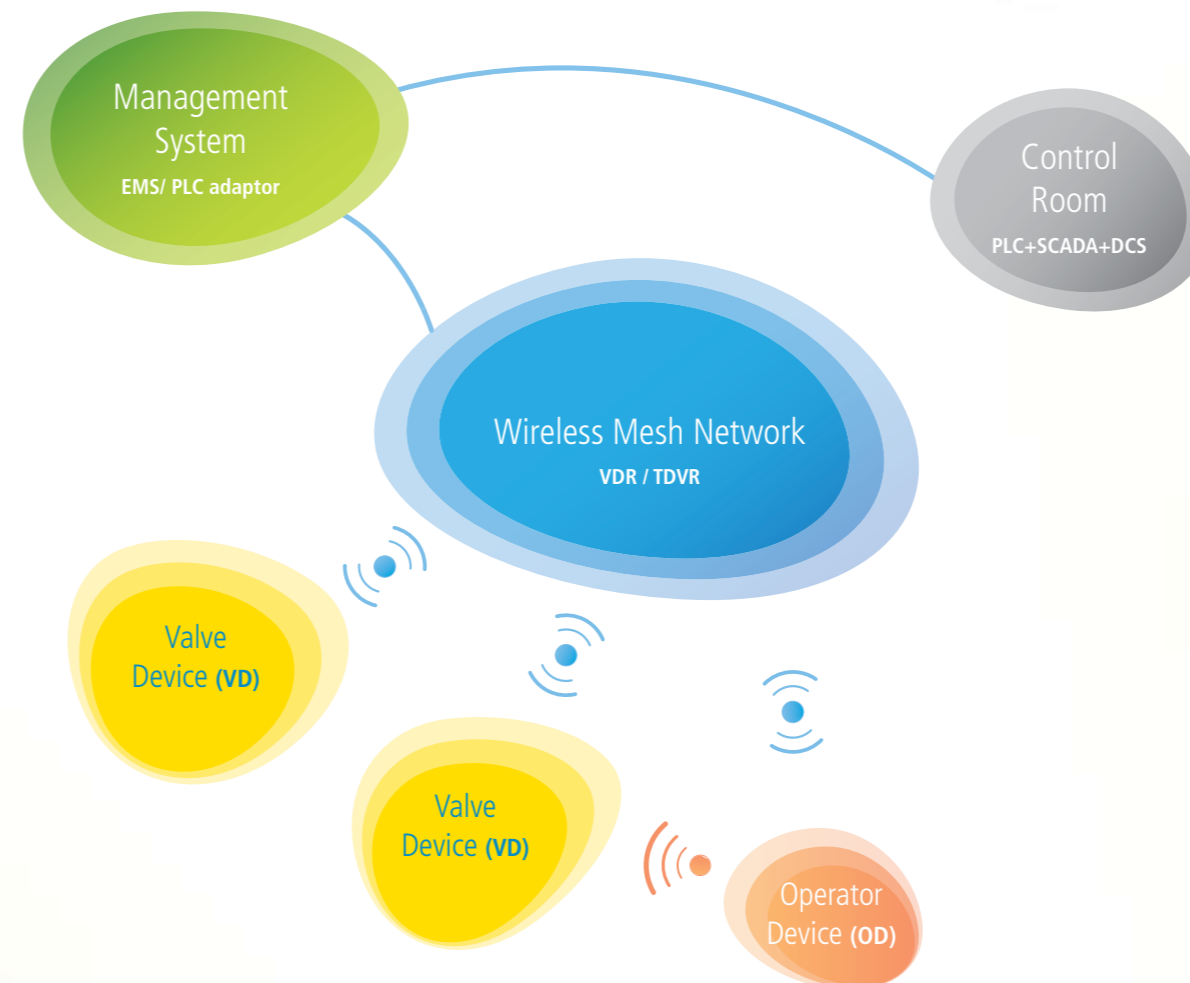

# Wireless Monitoring of Valves

## Wireless. Easy. Value.

### The Plant

- » Designed for the Process Industry and Utilities
- » For existing plants and new installations
- » Addresses concentrations of valves
- » Certified as Zone 1 Intrinsically-Safe

### The Solution

- » Real time monitoring of valves
- » Full range position and limit indications
- » 5 year battery life
- » Predictive valve failure indications
- » Robust wireless system
- » Redundant mesh network
- » Conforms to industrial standards
- » Fully integrated with all standard automation systems: PLC/DCS/SCADA
- » Easy, non-disruptive and quick implementation on hot lines
- » Fraction of the cost compared to wired alternatives