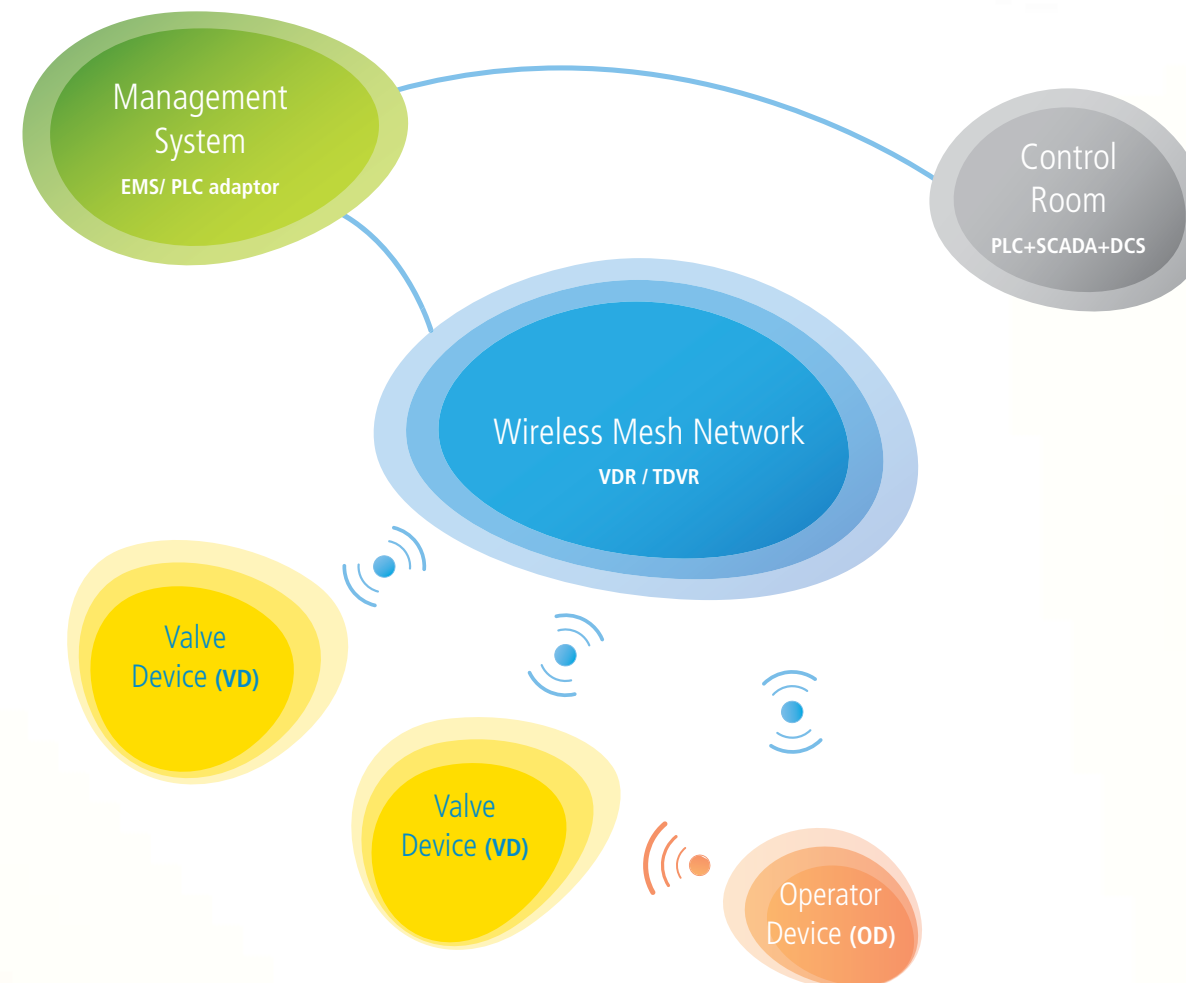

# Wireless Monitoring of Valves

## Wireless. Easy. Value.

### The Plant

- » Designed for the Process Industry and Utilities
- » For existing plants and new installations
- » Addresses concentrations of valves
- » Certified as Zone 1 Intrinsically-Safe

### The Solution

- » Real time monitoring of valves
- » Full range position and limit indications
- » 5 year battery life
- » Predictive valve failure indications
- » Robust wireless system
- » Redundant mesh network
- » Conforms to industrial standards
- » Fully integrated with all standard automation systems: PLC/DCS/SCADA
- » Easy, non-disruptive and quick implementation on hot lines
- » Fraction of the cost compared to wired alternatives